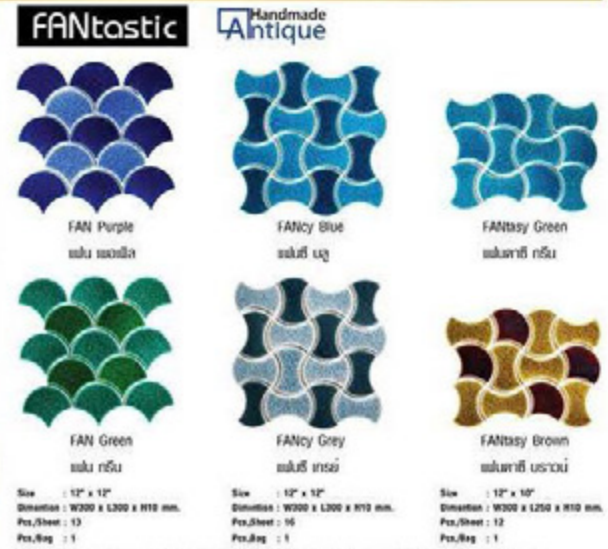

Signature

Brick & Tiles (13" x 15")

Handmade Antique

* Actual Color May Look Slightly Different Due to Printing

Pebble Mosaic (12" x 12")

Handmade Antique

* Actual Color May Look Slightly Different Due to Printing