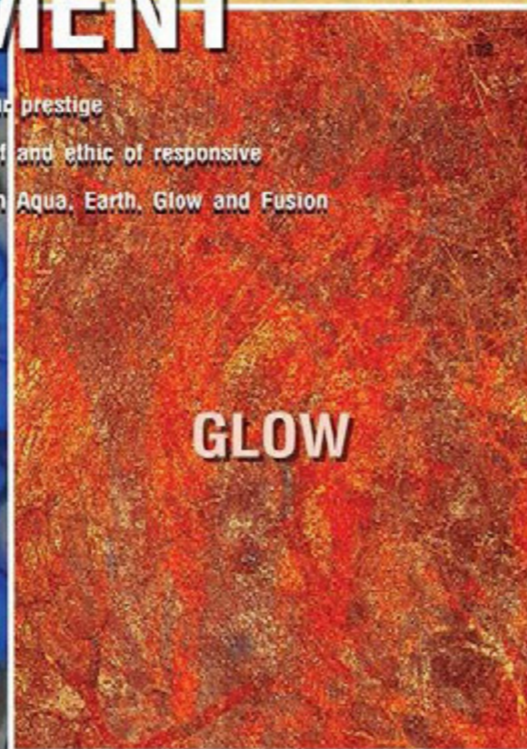

Similarly, Keratiles Ceramic Co., Ltd. has been developing celadon tiles in the market since 2004 onwards under the product name "Keradol" (Keramos + Celadon). The product is manufactured with modern manufacturing process. Only high quality raw material, such as clay, ore, and color are selected for the production. Moreover, the products are fired at temperature more than 1,250 °C under a strict quality control. That is why the products are high quality tiles with consistent quality, beauty, uniqueness, and strength according to the standard.

Just like the phrase "turn clay to star" - Keradol Tiles - receives good reputation from domestic market and expands into more than 20 countries around the world.

After a decade of establishment with a range of "AQUA" and "EARTH", we would proudly forward our next step to a new stream of "GLOW" and "FUSION".

The AQUA has driven our company lively with their mode of celadon for years. While the EARTHEN run on a traditional look for the one seeking for a classic mood of tiles.

Our novel GLOW is a new era of metalico, sparkle, and luminous gloss releasing a feel of divergence. Appealingly, the FUSION shifts in a mess effect into remarkable style.

The four ELEMENTs grant us thousands of mix-and-match ideas. One can be emerged as your timeless beauty.

ELEMENT

A decade of our prestige

Aspect of our lovely belief and ethic of responsive

Seeding your admiration with Aqua, Earth, Glow and Fusion