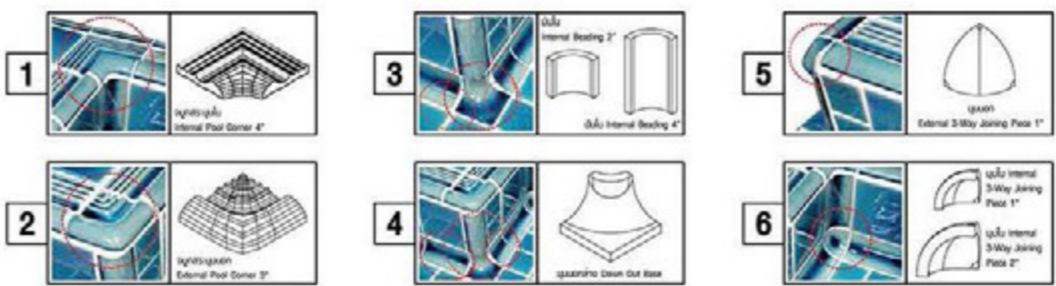

สินค้าสั่งพิเศษ / Made to Order