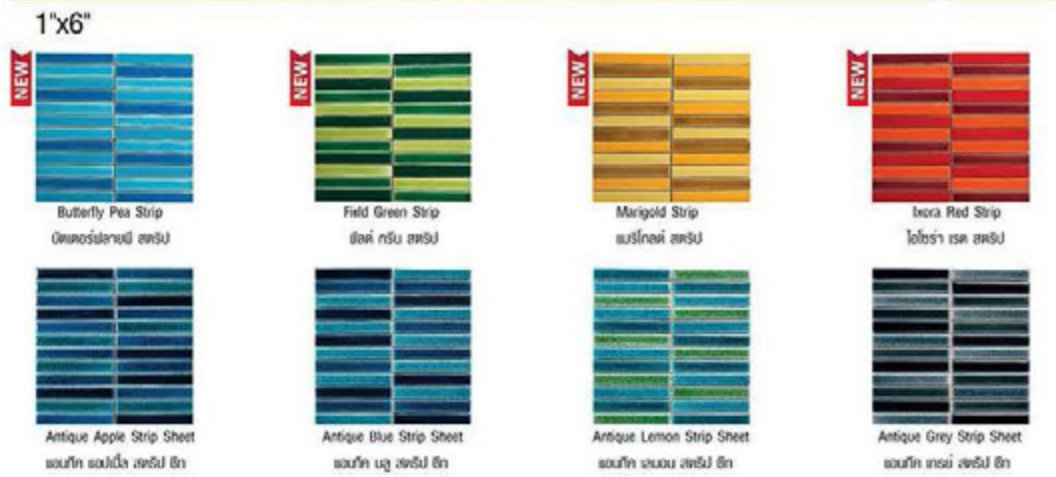

* Actual Color May Look Slightly Different Due to Printing

Handmade Antique