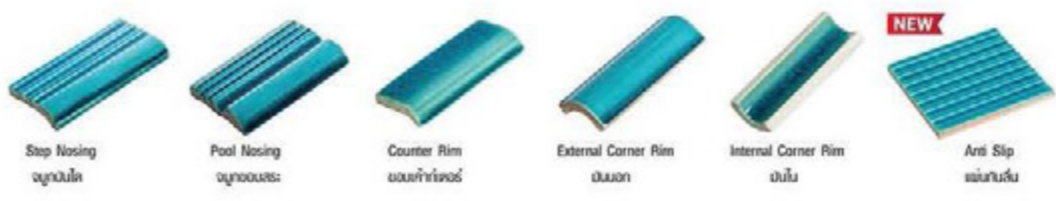

Keradol Antique (Glossy) Handmade Antique

Keradol Antique is the glass glazed tile which is remarkable for its clear glazed surface with "charming crack" created by high temperature firing technique. Apart from that, the special property of the raw material in nature makes the coated surface clear and shine. Also, there are few black spots as in the traditional style which provides beauty to each handmade tiles which has different patterns.

เทราดอล แอนทีก (เคลือบเงา) เป็นกระเบื้องเคลือบแก้วที่มีความโดดเด่นด้วยผิวเคลือบเงา "ลายร้าว" ที่ได้จากเทคนิคการเผาที่อุณหภูมิสูง และมีการเคลือบผิวเคลือบเงาที่เคลือบด้วยสี มีผิวเคลือบเงาที่สวยงามและทนทานต่อรอยขีดข่วนและสิ่งสกปรกต่าง ๆ ไม่หลุดลอก

Pool Accessories (Rim & Nosing 2", 3", 4", 6") Handmade Antique

สินค้าสั่งพิเศษ / Made to Order

* Actual Color May Look Slightly Different Due to Printing