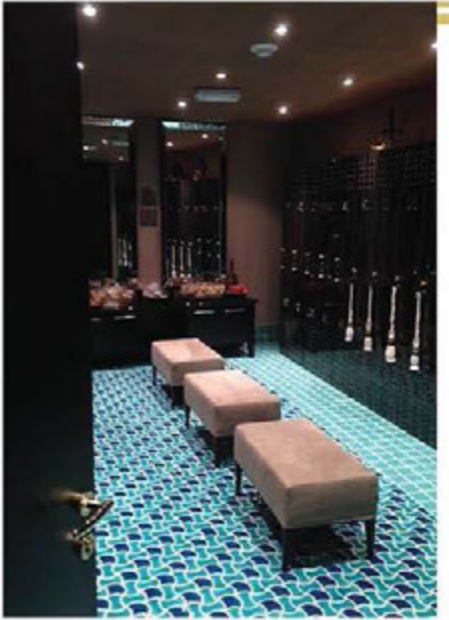

Signature

Brick & Tiles (13" x 15")

Handmade Antique

* Actual Color May Look Slightly Different Due to Printing

Pebble Mosaic (12" x 12")

Handmade Antique

* Actual Color May Look Slightly Different Due to Printing