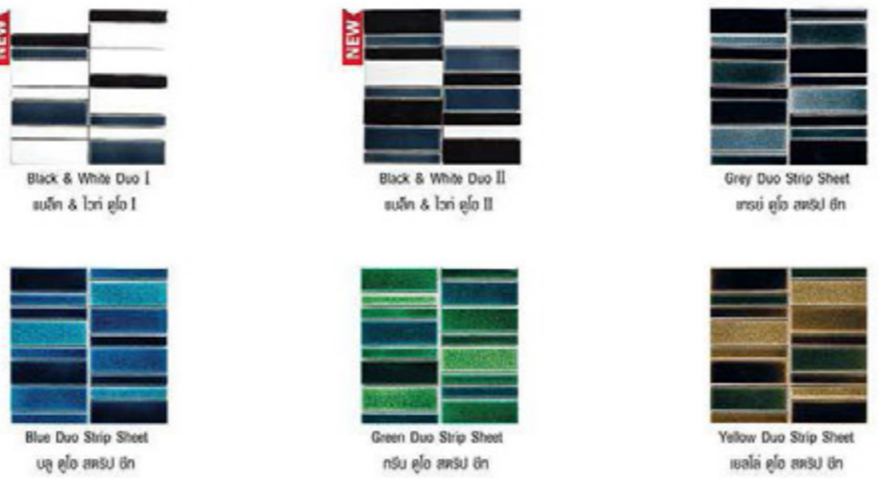

Duo Strip Sheet (12" x 13")

Size : 12" x 13"
Dimension : W325 x L375 x H10 mm.
Pcs./Bag : 1

Signature