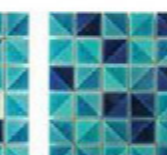

Hawaii Blue 2 in 1 / ប៊ែរ ខ្មៅ 2 ប៊ែរ 1

Pattern 01

Pattern 02

Pattern 03

Pattern 04

Pattern 05

Pattern 06

Island Yellow 2 in 1 / ប៊ែរ លឿង 2 ប៊ែរ 1